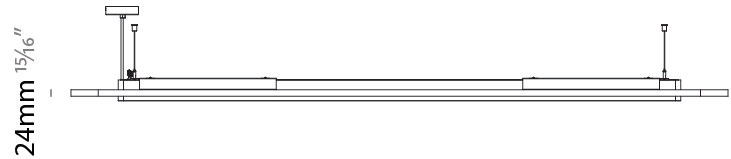

1. To build a product code in our configurator select the specify button on the base model # product page
2. To build a manual product code on this datasheet choose from the options listed below in blue font and add the suffix to the base model #

GENERAL

Series: Parallel
Brand: Prolicht
Division: Architectural
Mounting Type: Suspension
Mounting Location: Ceiling
Subcategory: Acoustic

PHYSICAL

Shape: Oblong
Length (mm): 2400
Length (in): 94 1/2
Width (mm): 500
Width (in): 19 11/16
Light Distribution: Direct
Fixture Finish: [SSR / BKV / CWI / CRY / HAB / UFT / ITA / RUA / FTG / MYG / LOD / PUS / FRO / FUP / KIA / POP / BLS / SPG / MEY / GOH / GUM / CHC / COM / ABZ / JAG / OBR / MOS / ROR](#)
Holder Finish: [ANC / ASH / BNA / BTC / BZE / CEL / EGG / EVG / FOG / FOS / FST / FUA / IRI / IRO / KHA / LIC / LIM / MER / MSN / MUS / ONX / PEA / PLU / POL / PPY / RAY / ROY / RST / STE / SWD / TAN / TAU](#)

Fixture Material: Aluminum
Cable Details: [2,000mm / 78 3/4" or 6,000mm / 236 1/4" Transparent Cable](#)

ELECTRICAL

Lamp Type: LED (Zhaga Standard)
Input Wattage (W): 40
Total Output Wattage (W): 36
Dimming: [Phase Dimming / 0-10V Dimming / Matter Dimming](#)
Driver Included: Yes
Driver Location: Integrated
Driver Type: Constant Current - 120 / 277Vac
Driver Class: Class 2
Input Voltage (V): 120 - 277

LED

Color Temperature (°K): [2700 / 3000 / 3500 / 4000](#)
CRI: >90 CRI
Lamp Life (hrs): 50000

OPTICAL

Beam Angle: [46 / 62](#)

RATINGS AND CERTIFICATIONS

Certified By: CSA Certified to UL and CSA Standards
IP rating: IP20