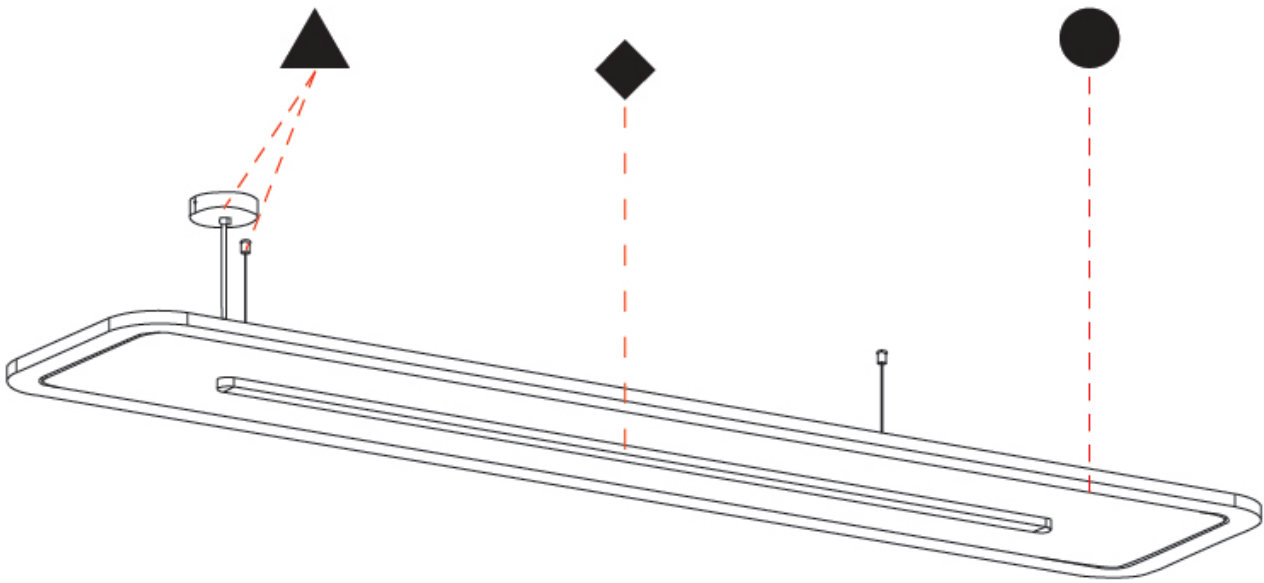

PARALLEL SUSPENSION

A300376-

PROJECT
TYPE
SPECIFIER
QUANTITY
DATE

A