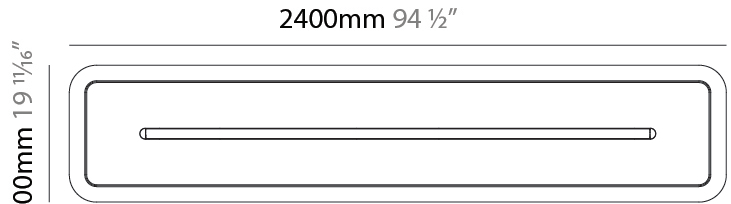

LED

Color Temperature (°K): [2700 / 3000 / 3500 / 4000](#)
 CRI: >90 CRI
 Lamp Life (hrs): 50000

OPTICAL

Beam Angle: [46 / 62](#)

RATINGS AND CERTIFICATIONS

Certified By: CSA Certified to UL and CSA Standards
 IP rating: IP20